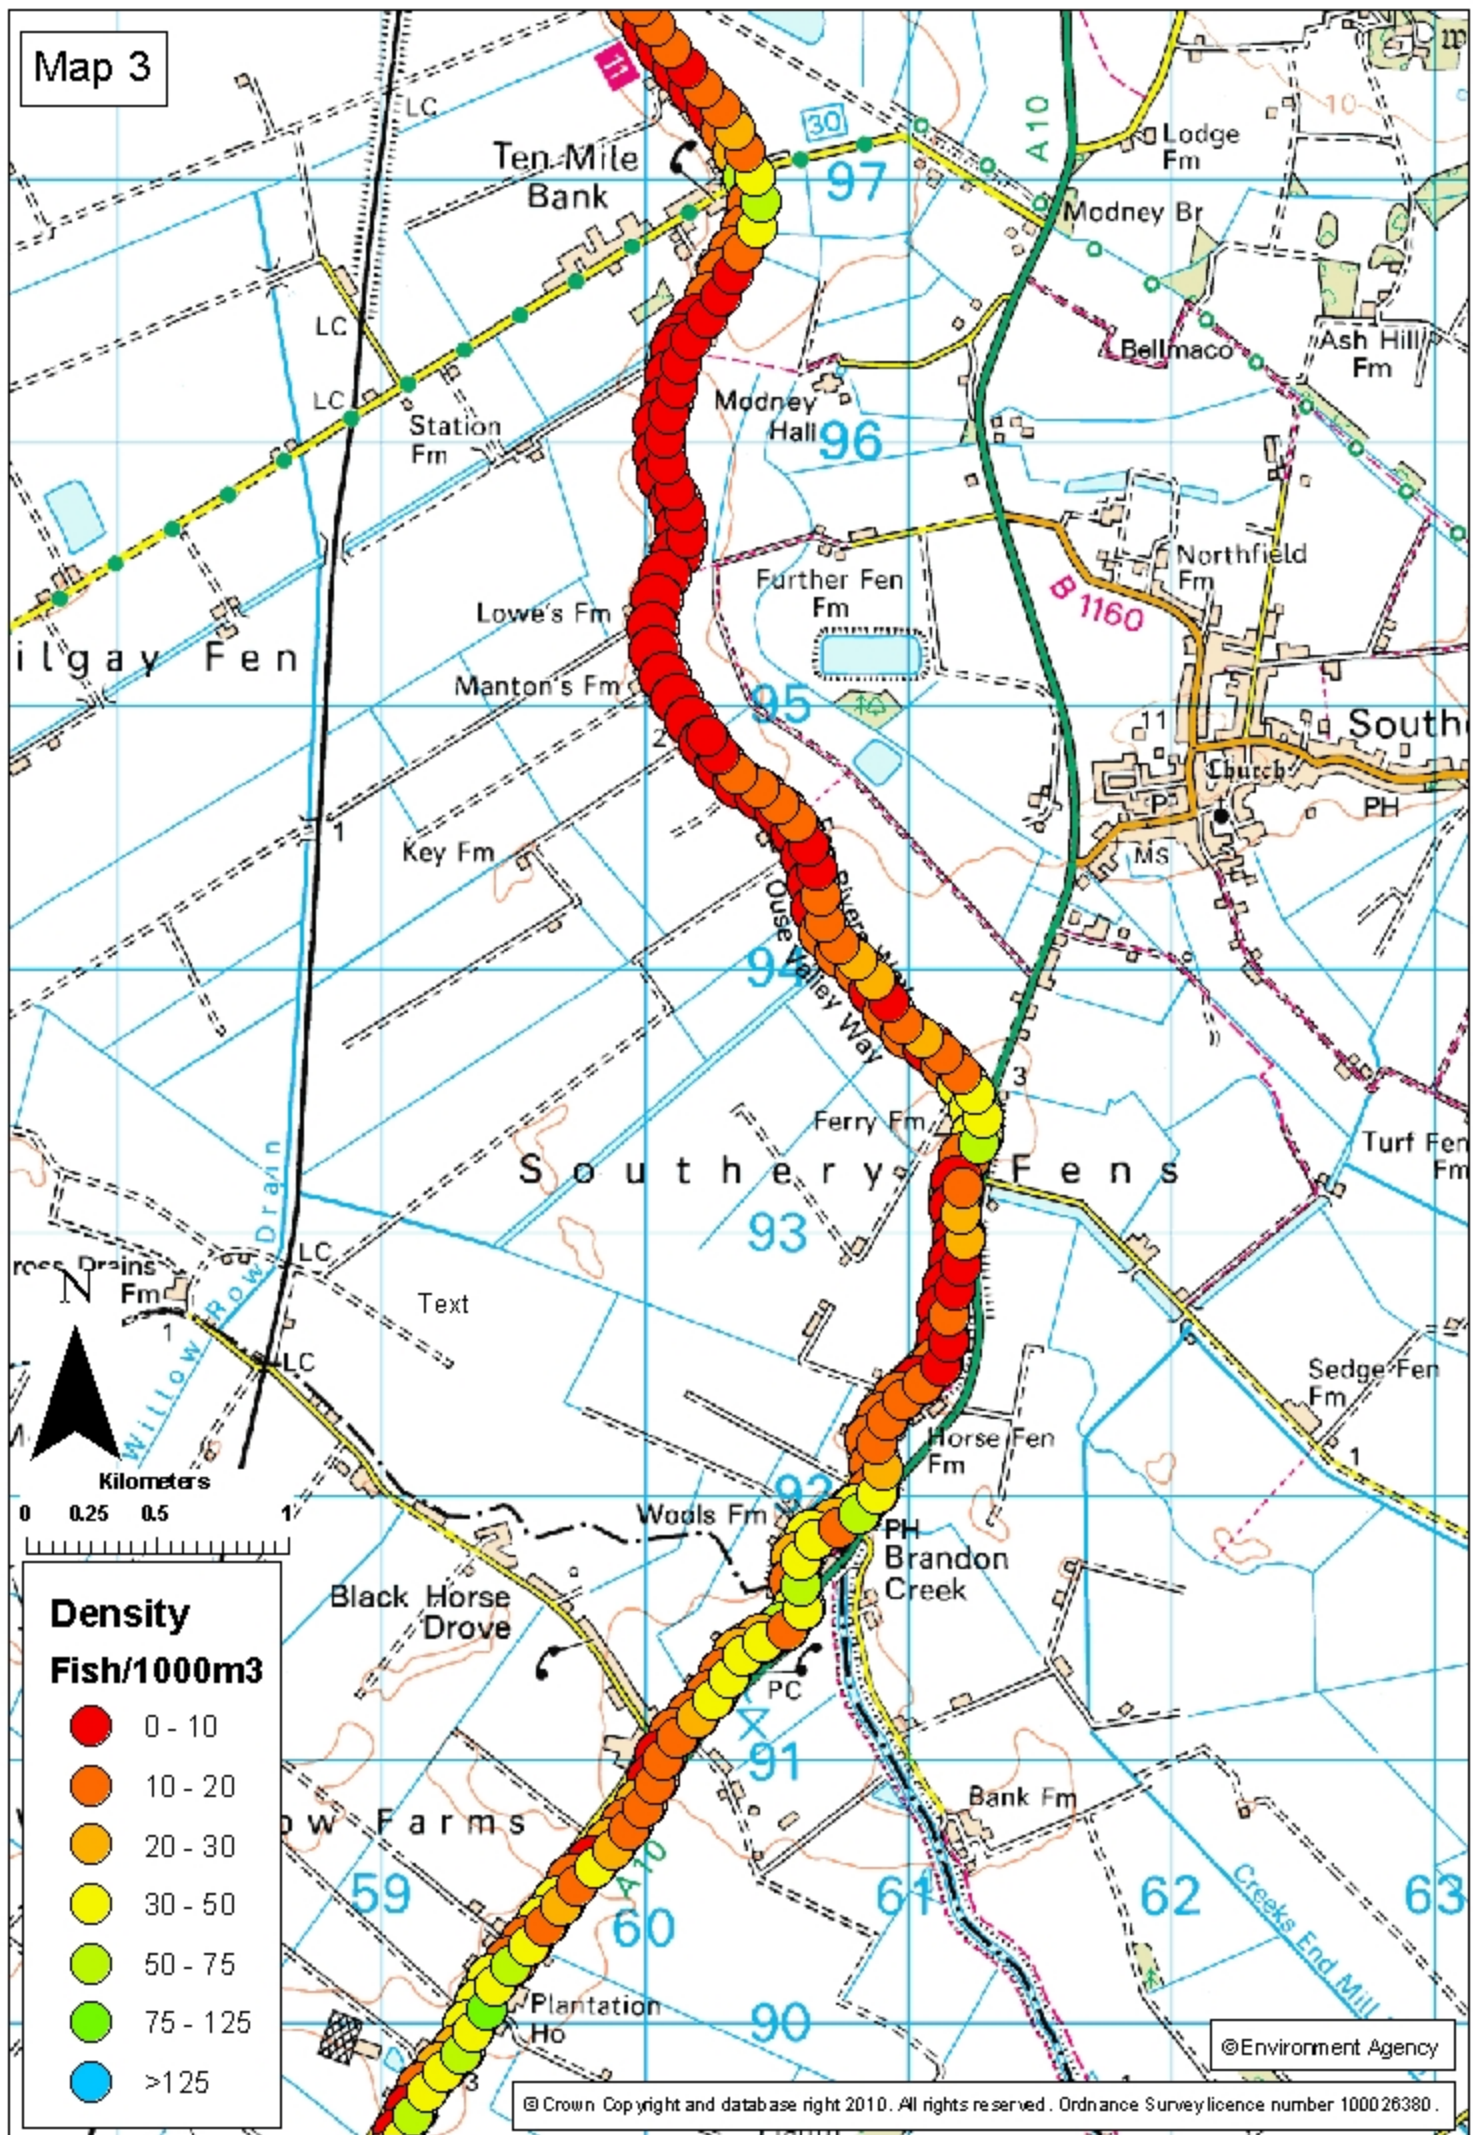

Environment Agency - Central Area
 Hydro Acoustic Survey Of The Ely Ouse
 May 24th-26th 2011

©Environment Agency

© Crown Copyright and database right 2010. All rights reserved. Ordnance Survey licence number 100026380.

Map 3

Map 4