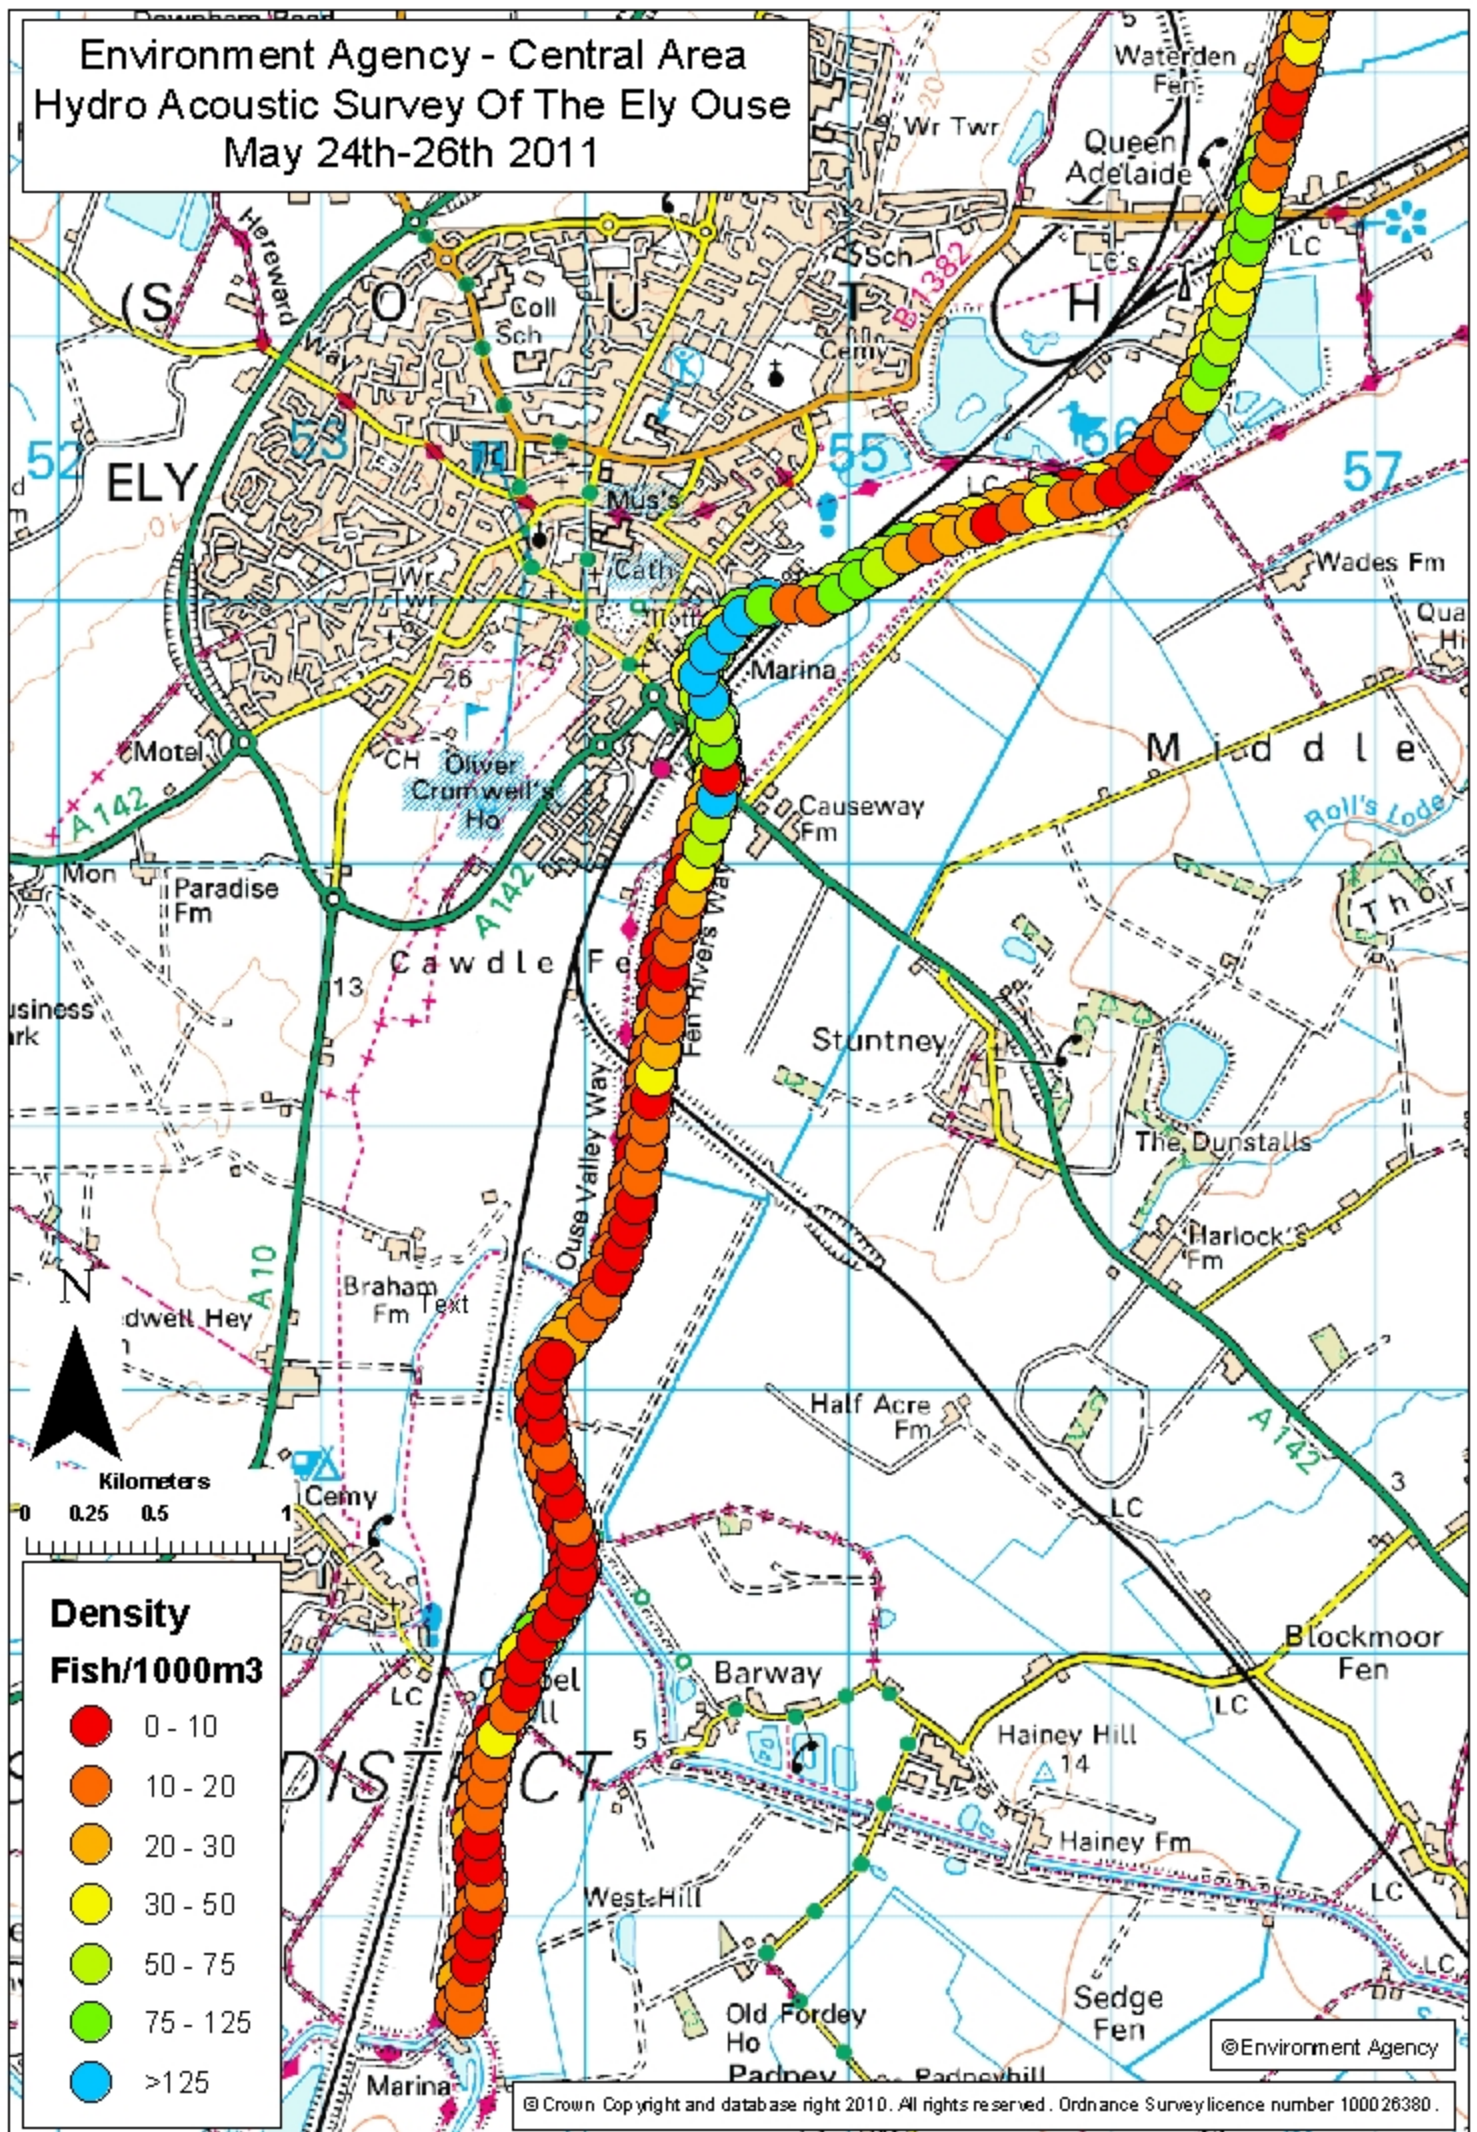

Environment Agency - Central Area
 Hydro Acoustic Survey Of The Ely Ouse
 May 24th-26th 2011

©Environment Agency

© Crown Copyright and database right 2010. All rights reserved. Ordnance Survey licence number 100026380.

Map 3

Map 4