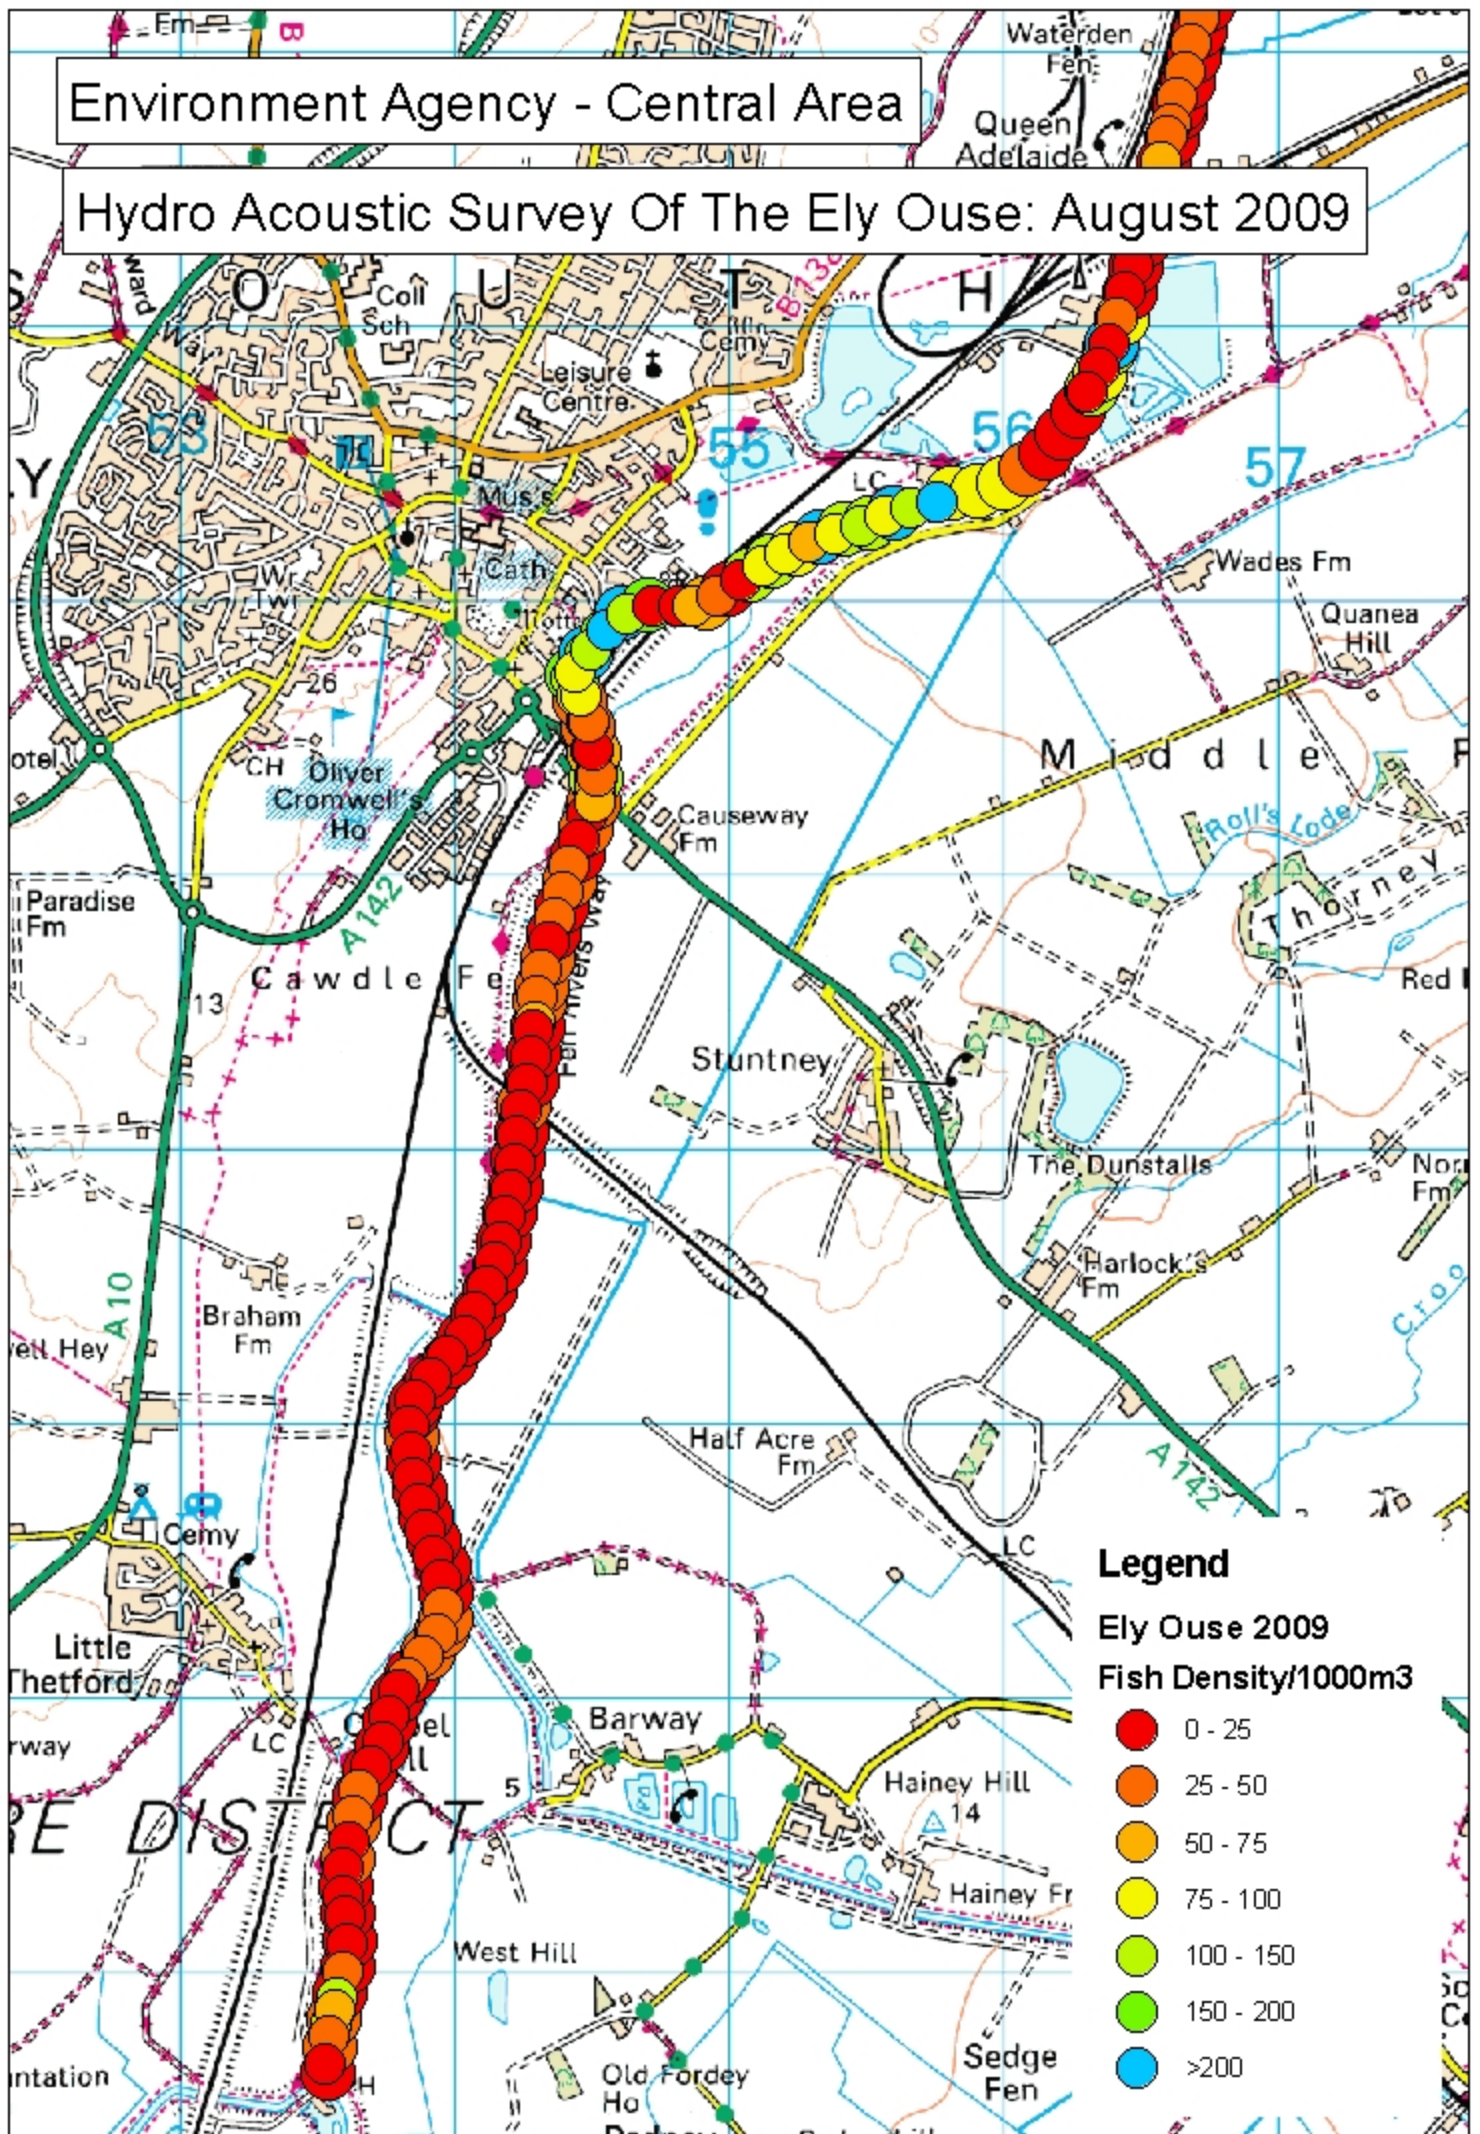

Environment Agency - Central Area

Hydro Acoustic Survey Of The Ely Ouse: August 2009

Map 2

Map 3