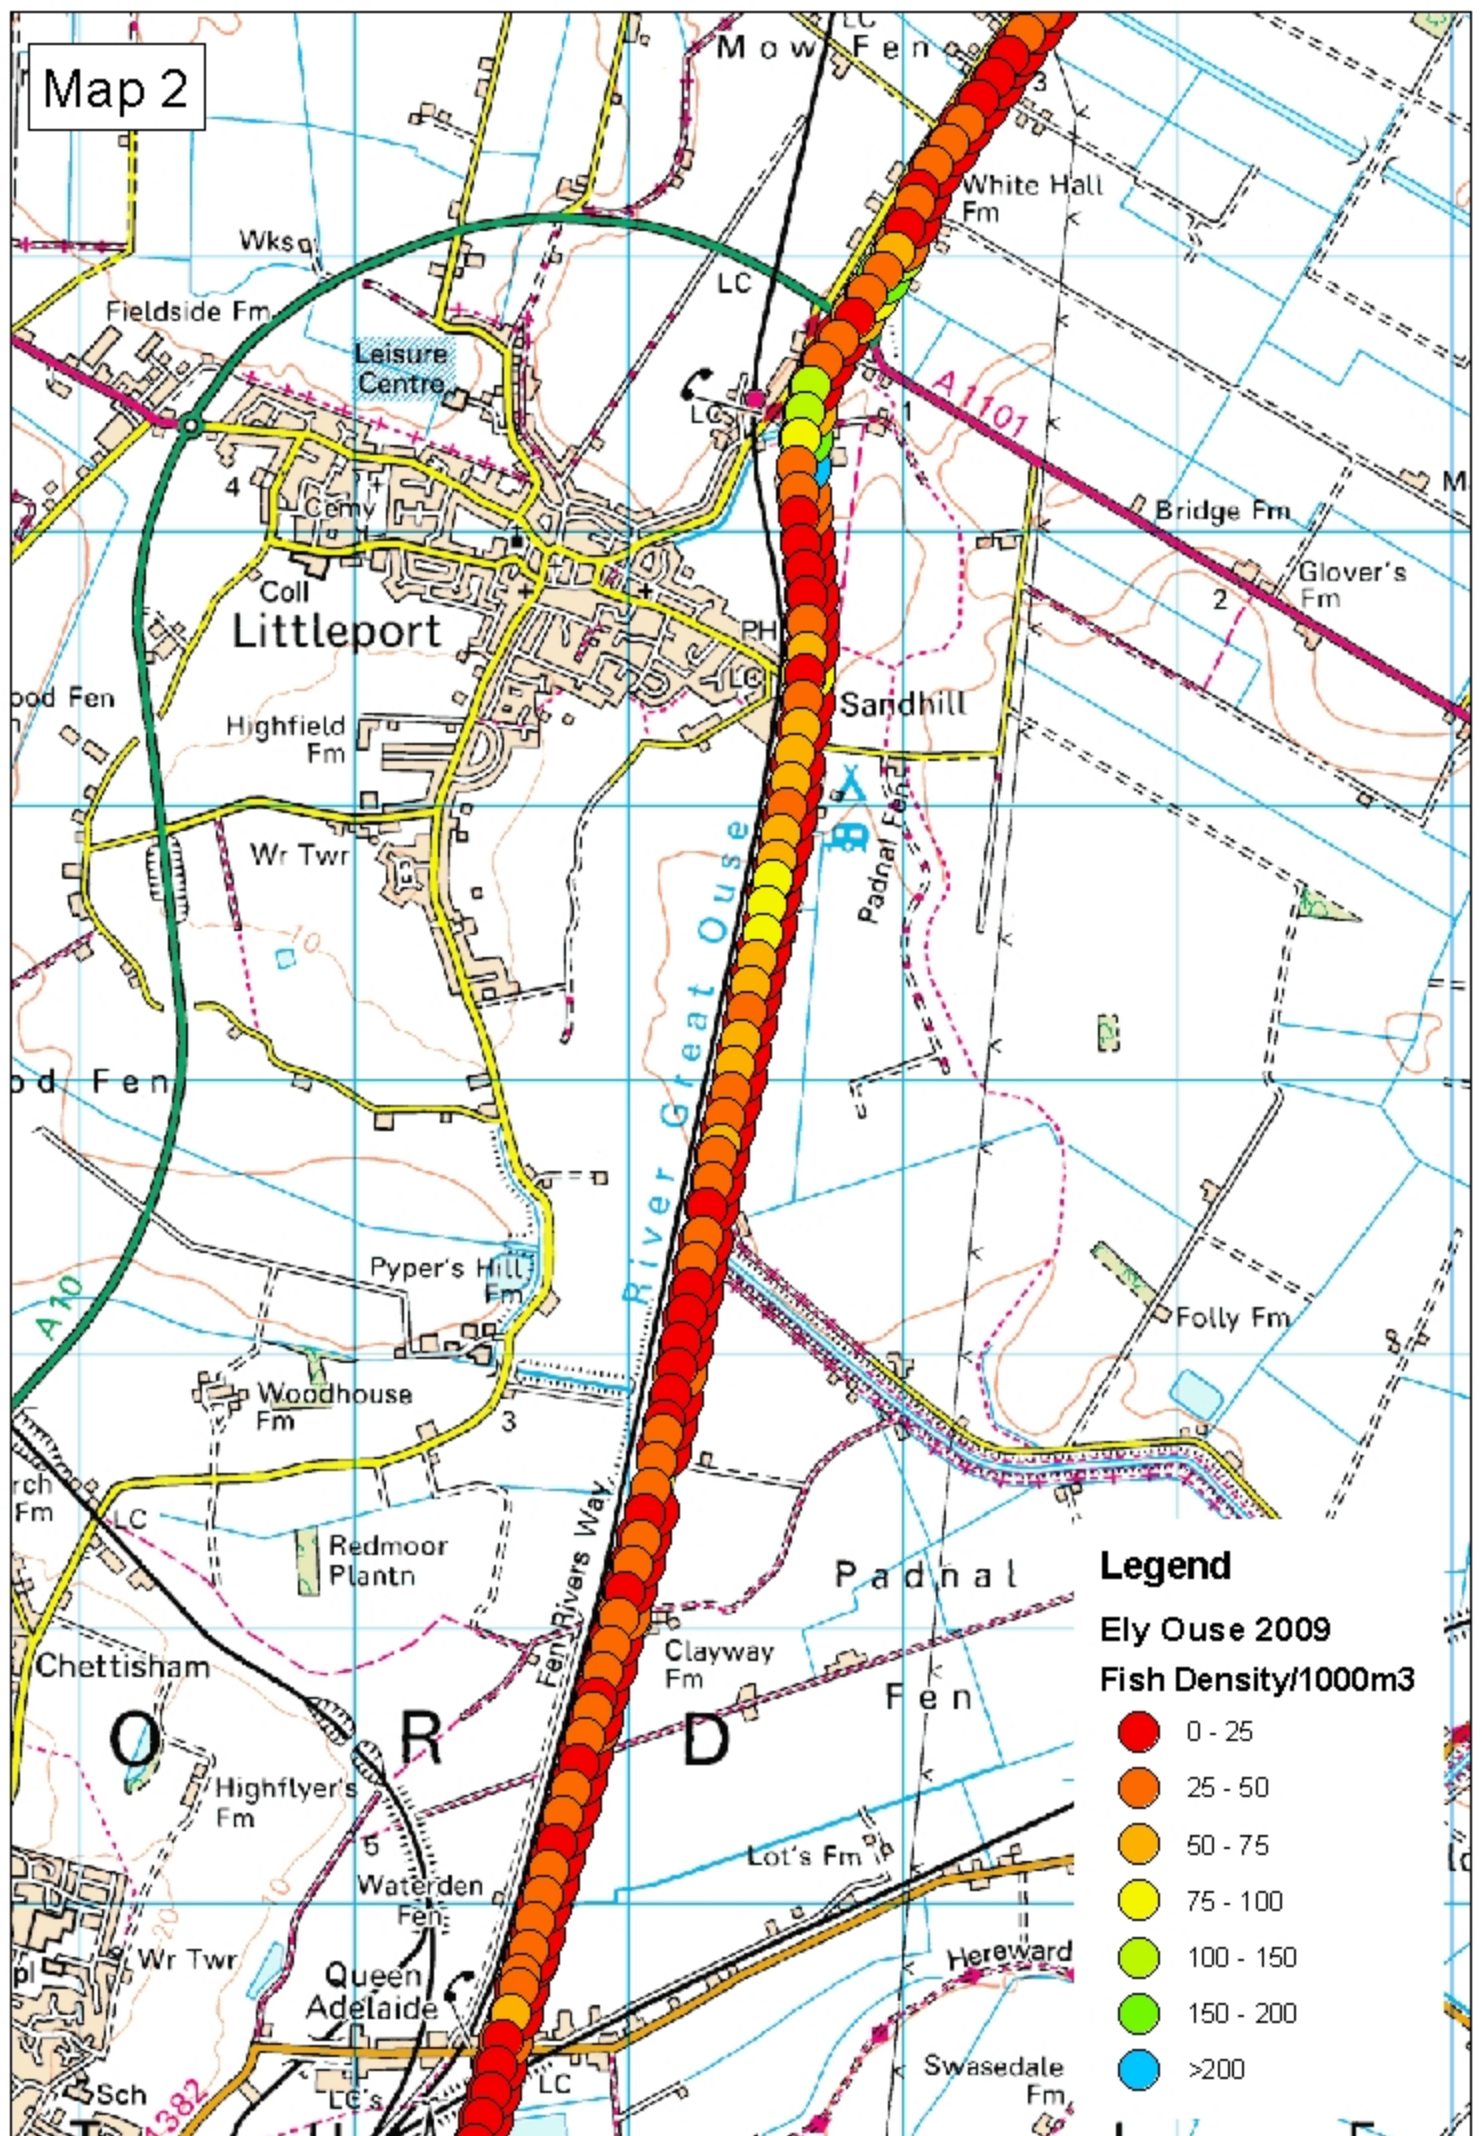

Environment Agency - Central Area

Hydro Acoustic Survey Of The Ely Ouse: August 2009

Map 2

Map 3