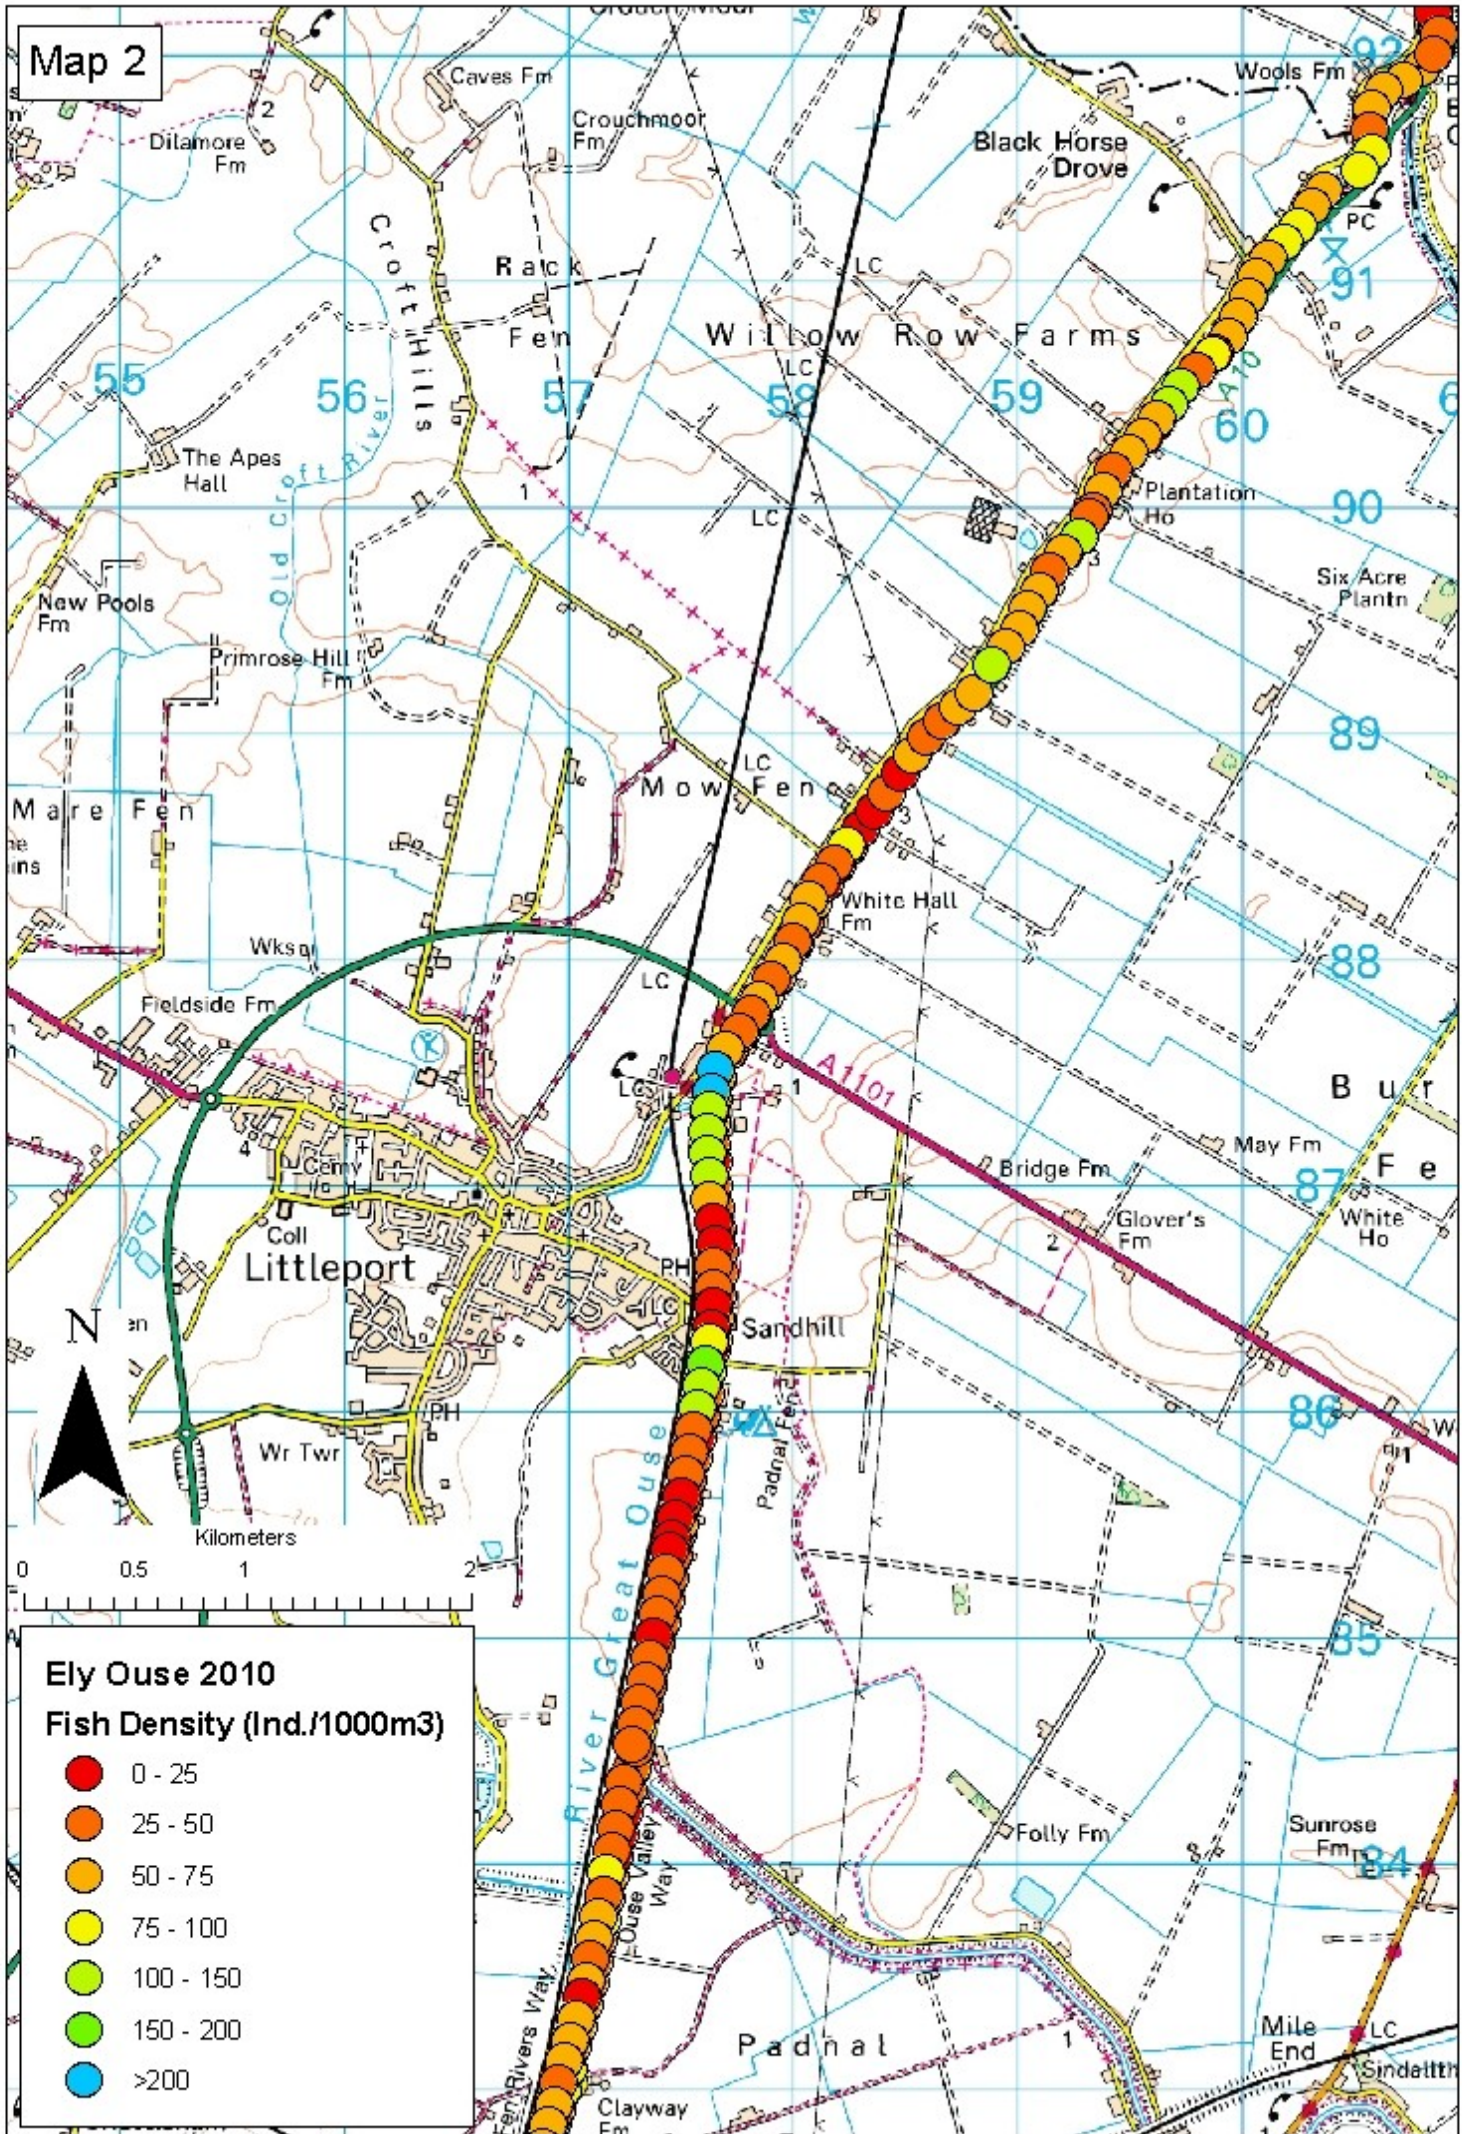

Environment Agency - Central Area
 Hydro Acoustic Survey Of The Ely Ouse
 July 2010

Map 2

Map 3