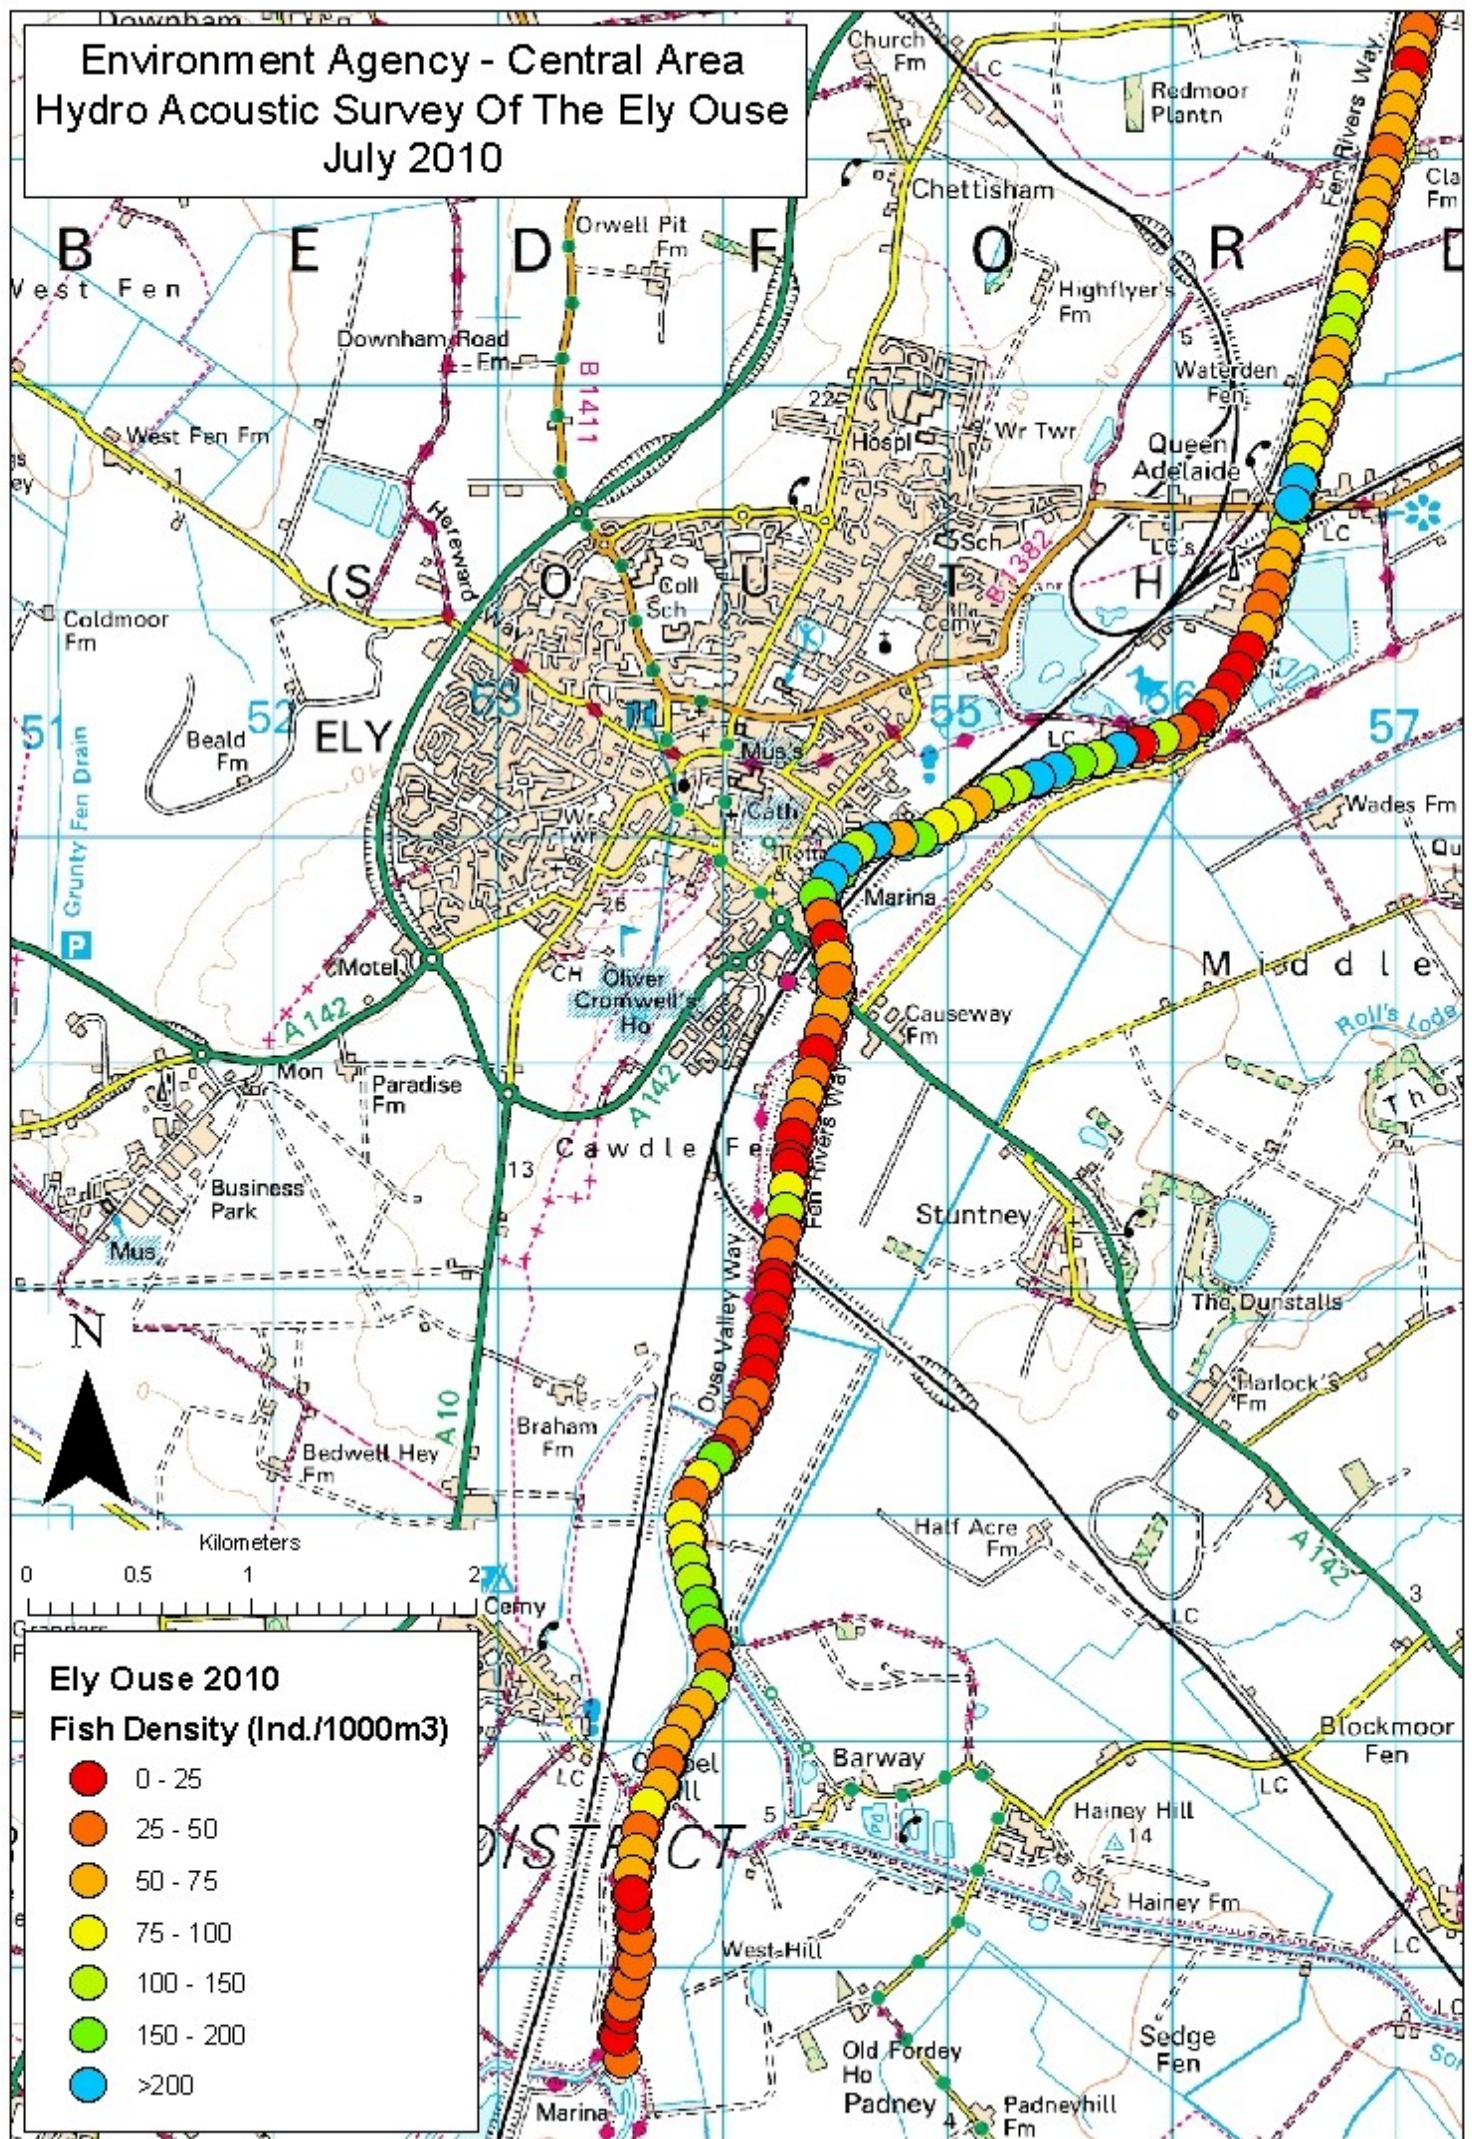

Environment Agency - Central Area
 Hydro Acoustic Survey Of The Ely Ouse
 July 2010

Map 2

Map 3